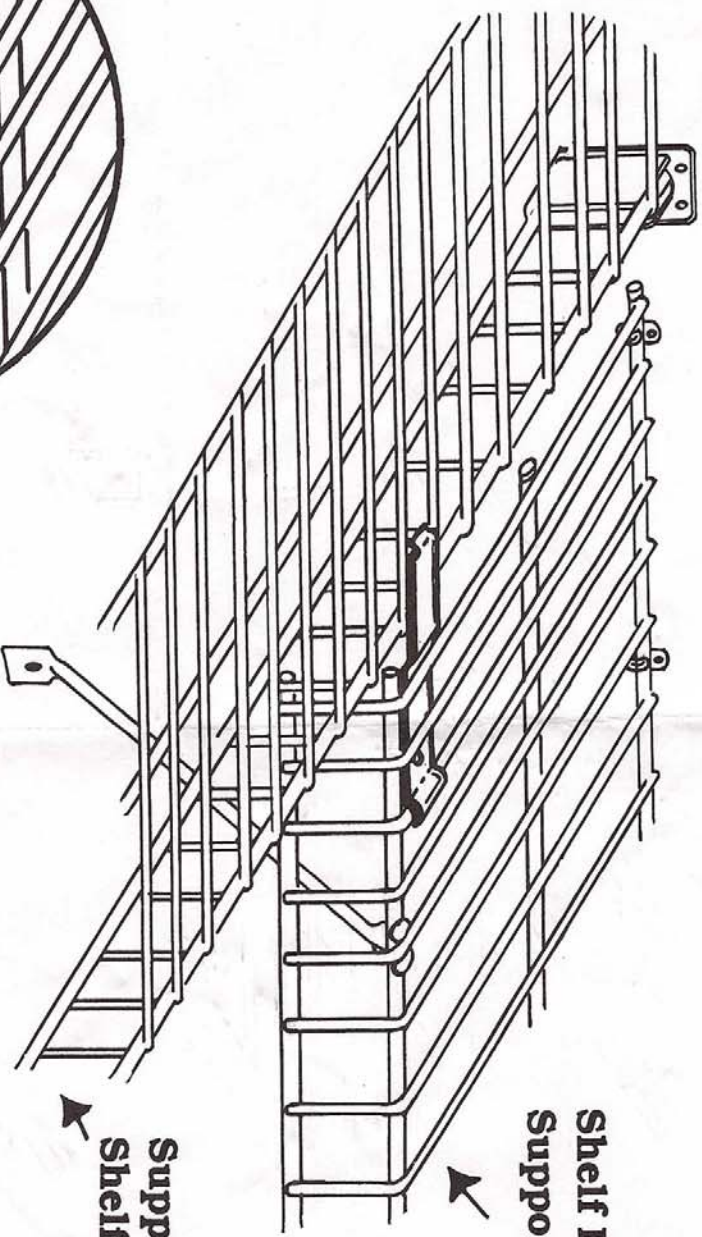

CLOSETMAID®

Corner Support Bracket - #120

INSTALLATION INSTRUCTIONS

End Bracket

Shelf Being Supported

Supporting Shelf

#120
Corner Support Bracket

NEW

• New Design - #120
 • For Use on Closet Maid Ventilated Shelving and Close Mesh Shelving.